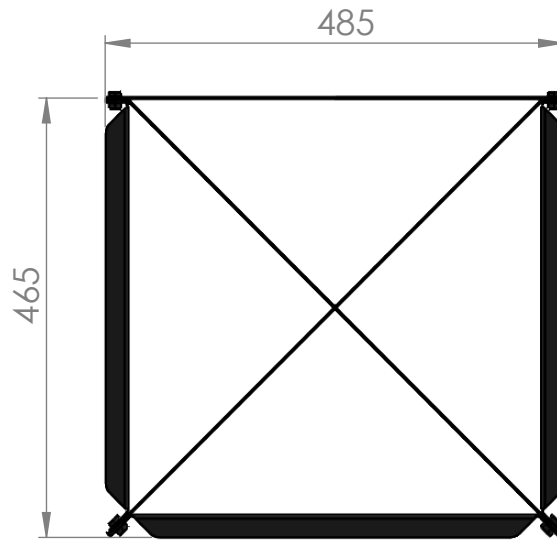

1 2 3 4 5 6

A

A

B

B

C

C

D

UNLESS OTHERWISE SPECIFIED:  
DIMENSIONS ARE IN MILLIMETERS  
SURFACE FINISH: Rg  
TOLERANCES:  
LINEAR: ±  
ANGULAR: ±

FINISH:

DEBUR AND  
BREAK SHARP  
EDGES

DO NOT SCALE DRAWING

REVISION 00

TITLE:

Houtopslag BloX

PART NUMBER:

A4

SCALE: 1:8

SHEET 1 OF 1

1 2